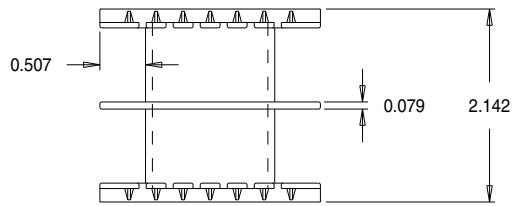

Part No. L00200

78 x 1 1/4 Double Section 'L' Range Bobbin

Dimensions in inches.

Issue 1