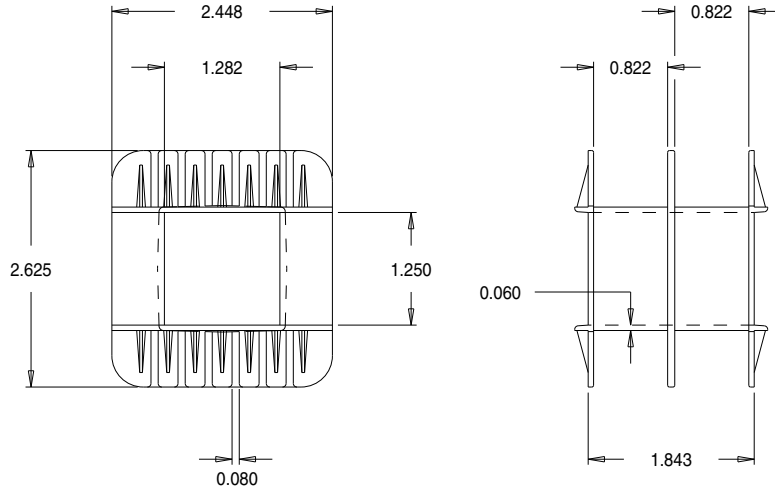

Part No. L00200

78 x 1 1/4 Double Section 'L' Range Bobbin

Dimensions in inches.

Issue 1